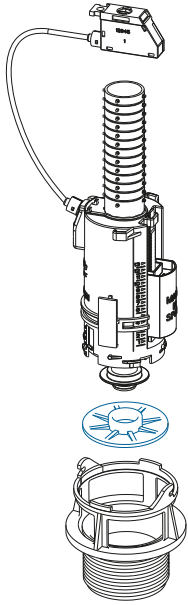

CÓDIGO/CODE 65001001.01

GOMA CIERRE DESCARGADOR

DESCRIPCIÓN/DESCRIPTION

Sealing rubber for push/pull and double button flushing mechanism

MEDIDAS/DIMENSIONS